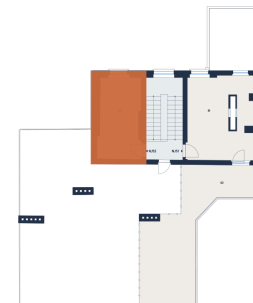

Plan

Situation in the building

The situation on the floor

Children's playground

Basic information

property ID	MYS
Disposition	one room + kitchenette
Floor	
Orientation	N
Lift	N
Status at the handover	For reconstruction

Acreages

01	Room	16.4 m ²
	Floor area	16.4 m ²
	Cellar stall	3.4 m ²
	Overall area	19.8 m ²