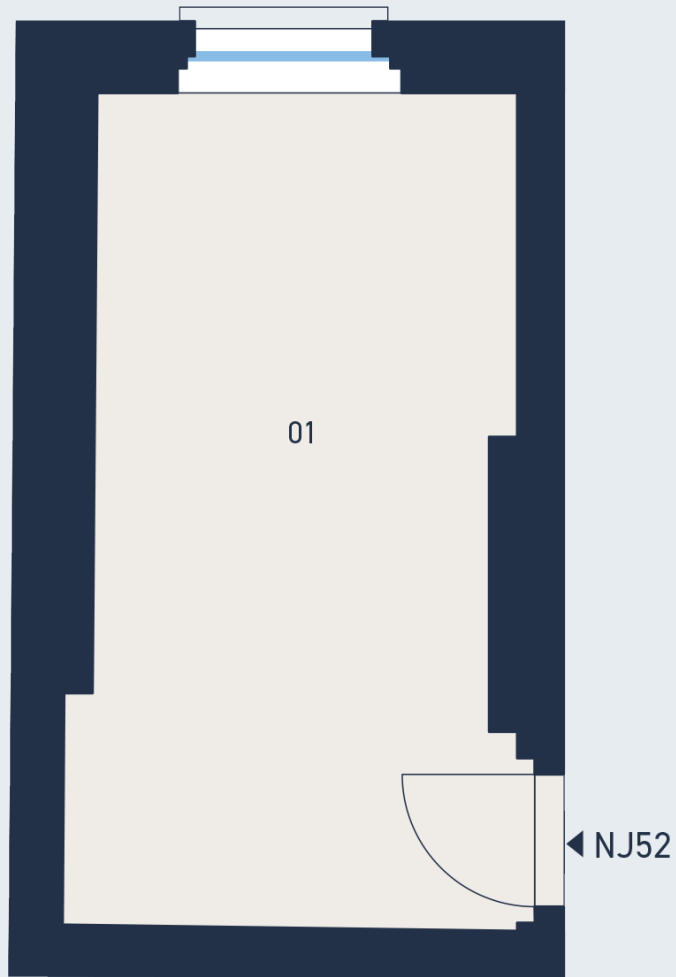

Plan

Situation in the building

The situation on the floor

Children's playground

Basic information

property ID	MYS
Disposition	one room + kitchenette
Floor	
Orientation	N
Lift	N
Status at the handover	For reconstruction

Acreages

01	Room	16.4 m ²
	Floor area	16.4 m ²
	Cellar stall	3.4 m ²
	Overall area	19.8 m ²