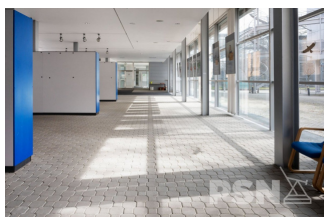

Rental of commercial properties | Property ID BPL_SKLAD_25 | 25 m², Plynářská 1, Brno

Offices for rent in Brno

5 750 CZK

Ownership	personal
Disposition	sklad
Overall area	25 m²
Floor area	25 m²
Services	75 CZK/m²
floor	0 / 2
Lift	yes
Type of building	skeletal structure
State of building	very good
Unit state	Original - habitable
Parking	yes