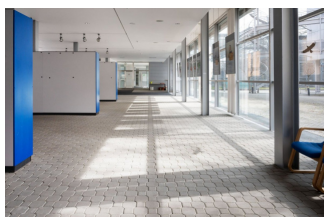

Rental of commercial properties | Property ID BPLSHW | 413 m², Plynářská 1, Brno

Showroom for rent in Brno

61 950 CZK

Ownership	personal
Disposition	ostatní
Overall area	413 m ²
Floor area	413 m ²
Services	90 CZK/m ²
floor	přízemí / 4
Lift	yes
Type of building	skeletal structure
State of building	very good
Unit state	Original - habitable
Parking	yes