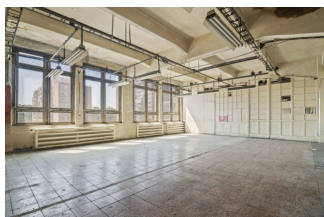

Rental of commercial properties | Property ID VRS1200 | 1 200 m², Vršovická 51, Praha 10

Storage for rent, Praha 10

156 000 CZK

Ownership	personal
Overall area	1 200 m ²
Floor area	1 200 m ²
floor	2 / 5
Lift	yes
Type of building	brick