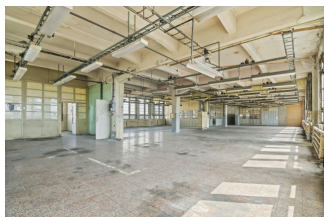

Rental of commercial properties | Property ID VRS1200 | 1 200 m², Vršovická 51, Praha 10

Storage for rent, Praha 10

156 000 CZK

Ownership	personal
Overall area	1 200 m ²
Floor area	1 200 m ²
floor	2 / 5
Lift	yes
Type of building	brick