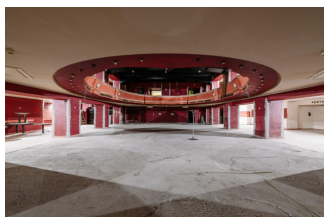

Rental of commercial properties | Property ID VO30 | 2 820 m², Vodičkova, Praha 1

Commercial space for rent, Prague **253 800 CZK**

Ownership	personal
Disposition	ostatní
Overall area	2 820 m ²
Floor area	2 820 m ²
Services	100 CZK/m ²
floor	přízemí
Lift	no
Unit state	Original - to be renovated