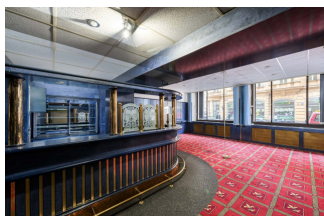

Rental of commercial properties | Property ID VO30 | 2 820 m², Vodičkova, Praha 1

Commercial space for rent, Prague **253 800 CZK**

Ownership	personal
Disposition	ostatní
Overall area	2 820 m ²
Floor area	2 820 m ²
Services	100 CZK/m ²
floor	přízemí
Lift	no
Unit state	Original - to be renovated