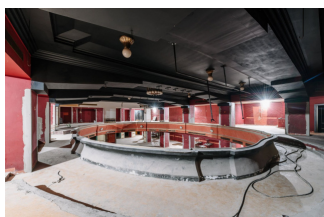

Rental of commercial properties | Property ID VO30 | 2 820 m², Vodičkova, Praha 1

Commercial space for rent, Prague **253 800 CZK**

Ownership	personal
Disposition	ostatní
Overall area	2 820 m ²
Floor area	2 820 m ²
Services	100 CZK/m ²
floor	přízemí
Lift	no
Unit state	Original - to be renovated