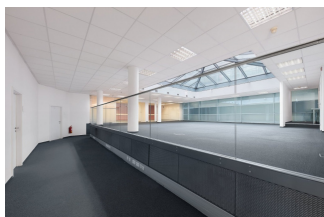

Rental of commercial properties | Property ID KRA0500 | 500 m², Krakovská 9, Praha 1

Offices for rent, Praha 1

150 000 CZK

Ownership	personal
Disposition	kanceláře
Overall area	500 m ²
Services	120 CZK/m ²
floor	ground / 6
Lift	yes
Terrace	100
Type of building	brick
Parking	garage space
Available to move in	ihned