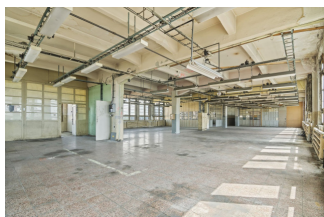

Rental of commercial properties | Property ID VRS500 | 500 m², Vršovická 51, Praha 10

Storage for rent, Praha 10

70 000 CZK

Ownership	personal
Disposition	sklad
Overall area	500 m ²
Floor area	500 m ²
floor	2 / 5
Lift	yes
Type of building	brick