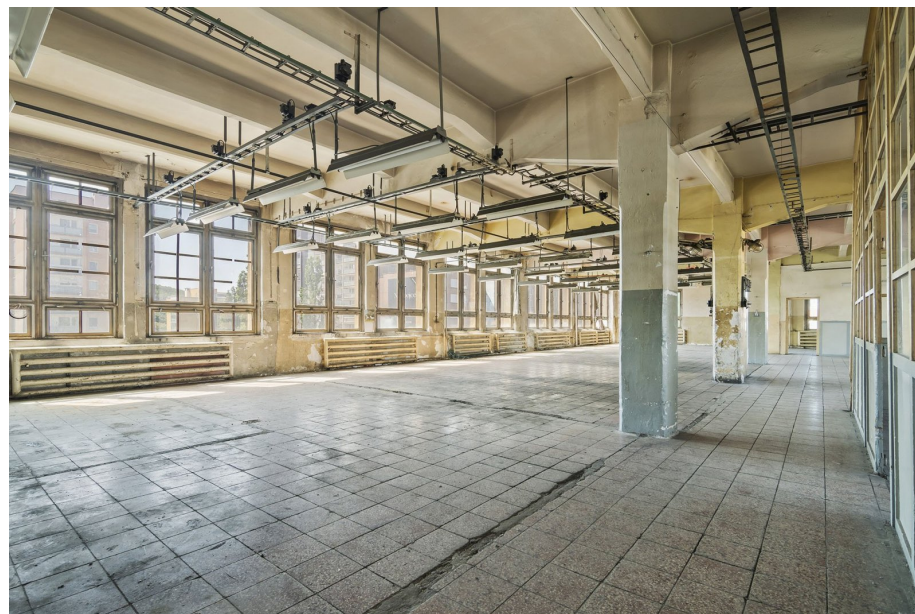

Rental of commercial properties | Property ID VRS500 | 500 m², Vršovická 51, Praha 10

Storage for rent, Praha 10

70 000 CZK

Ownership	personal
Disposition	sklad
Overall area	500 m ²
Floor area	500 m ²
floor	2 / 5
Lift	yes
Type of building	brick