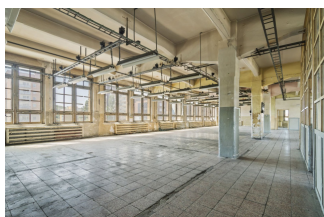

## Storage for rent, Praha 10

30 000 CZK

Ownership	personal
Disposition	sklad
Overall area	200 m <sup>2</sup>
Floor area	200 m <sup>2</sup>
floor	2 / 3
Lift	yes