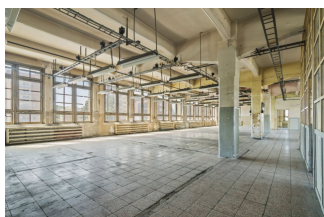

Rental of commercial properties | Property ID VRS200 | 200 m², Vršovická 51, Praha 10

Storage for rent, Praha 10

30 000 CZK

Ownership	personal
Disposition	sklad
Overall area	200 m ²
Floor area	200 m ²
floor	2 / 3
Lift	yes