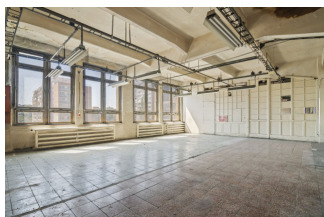

## Storage for rent, Praha 10

30 000 CZK

Ownership	personal
Disposition	sklad
Overall area	200 m <sup>2</sup>
Floor area	200 m <sup>2</sup>
floor	2 / 3
Lift	yes