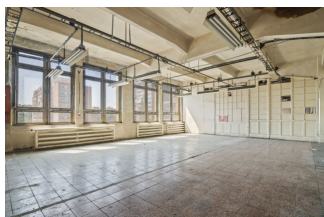

Rental of commercial properties | Property ID VRS200 | 200 m², Vršovická 51, Praha 10

Storage for rent, Praha 10

30 000 CZK

Ownership	personal
Disposition	sklad
Overall area	200 m ²
Floor area	200 m ²
floor	2 / 3
Lift	yes