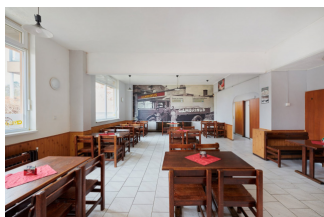

Sale of commercial properties | Property ID EDI32 | 450.9 m²,

Your notes:

Ownership	personal
Disposition	restaurace
Overall area	450.9 m ²
floor	1 / 2
Type of building	concrete
State of building	existing