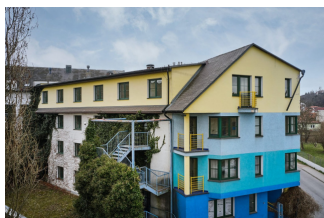

Sale of commercial properties | Property ID BER816 | 4 924 m²,

Ownership	personal
Disposition	ostatní
Overall area	4 924 m ²
Floor area	6 436.4 m ²
floor	4 / 5
Lift	no
Type of building	skeletal structure
State of building	for reconstruction
Unit state	Original - to be renovated
Parking	yes