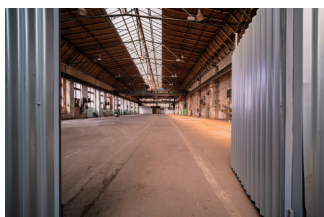

Rental of commercial properties | Property ID hk_prazska1000 | 1 000 m²,

| | |
|--------------|----------------------|
| Ownership | personal |
| Disposition | sklad |
| Overall area | 1 000 m ² |
| floor | přízemí |
| Lift | no |