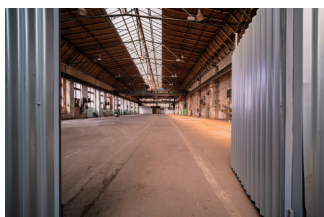

Rental of commercial properties | Property ID hk_prazska1000 | 1 000 m²,

Ownership	personal
Disposition	sklad
Overall area	1 000 m ²
floor	přízemí
Lift	no