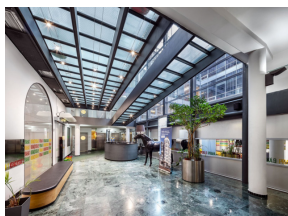

Rental of commercial properties | Property ID KRA140 | 140 m², Krakovská 9, Praha 1 - Nové Město

CZK 150

Ownership	personal
Layout	kanceláře
Overall area	140 m ²
Floor area	140 m ²
Services	CZK 120/m ²
floor	3 / 6
Lift	yes
Type of building	brick
State of building	reconstructed
Unit state	very good